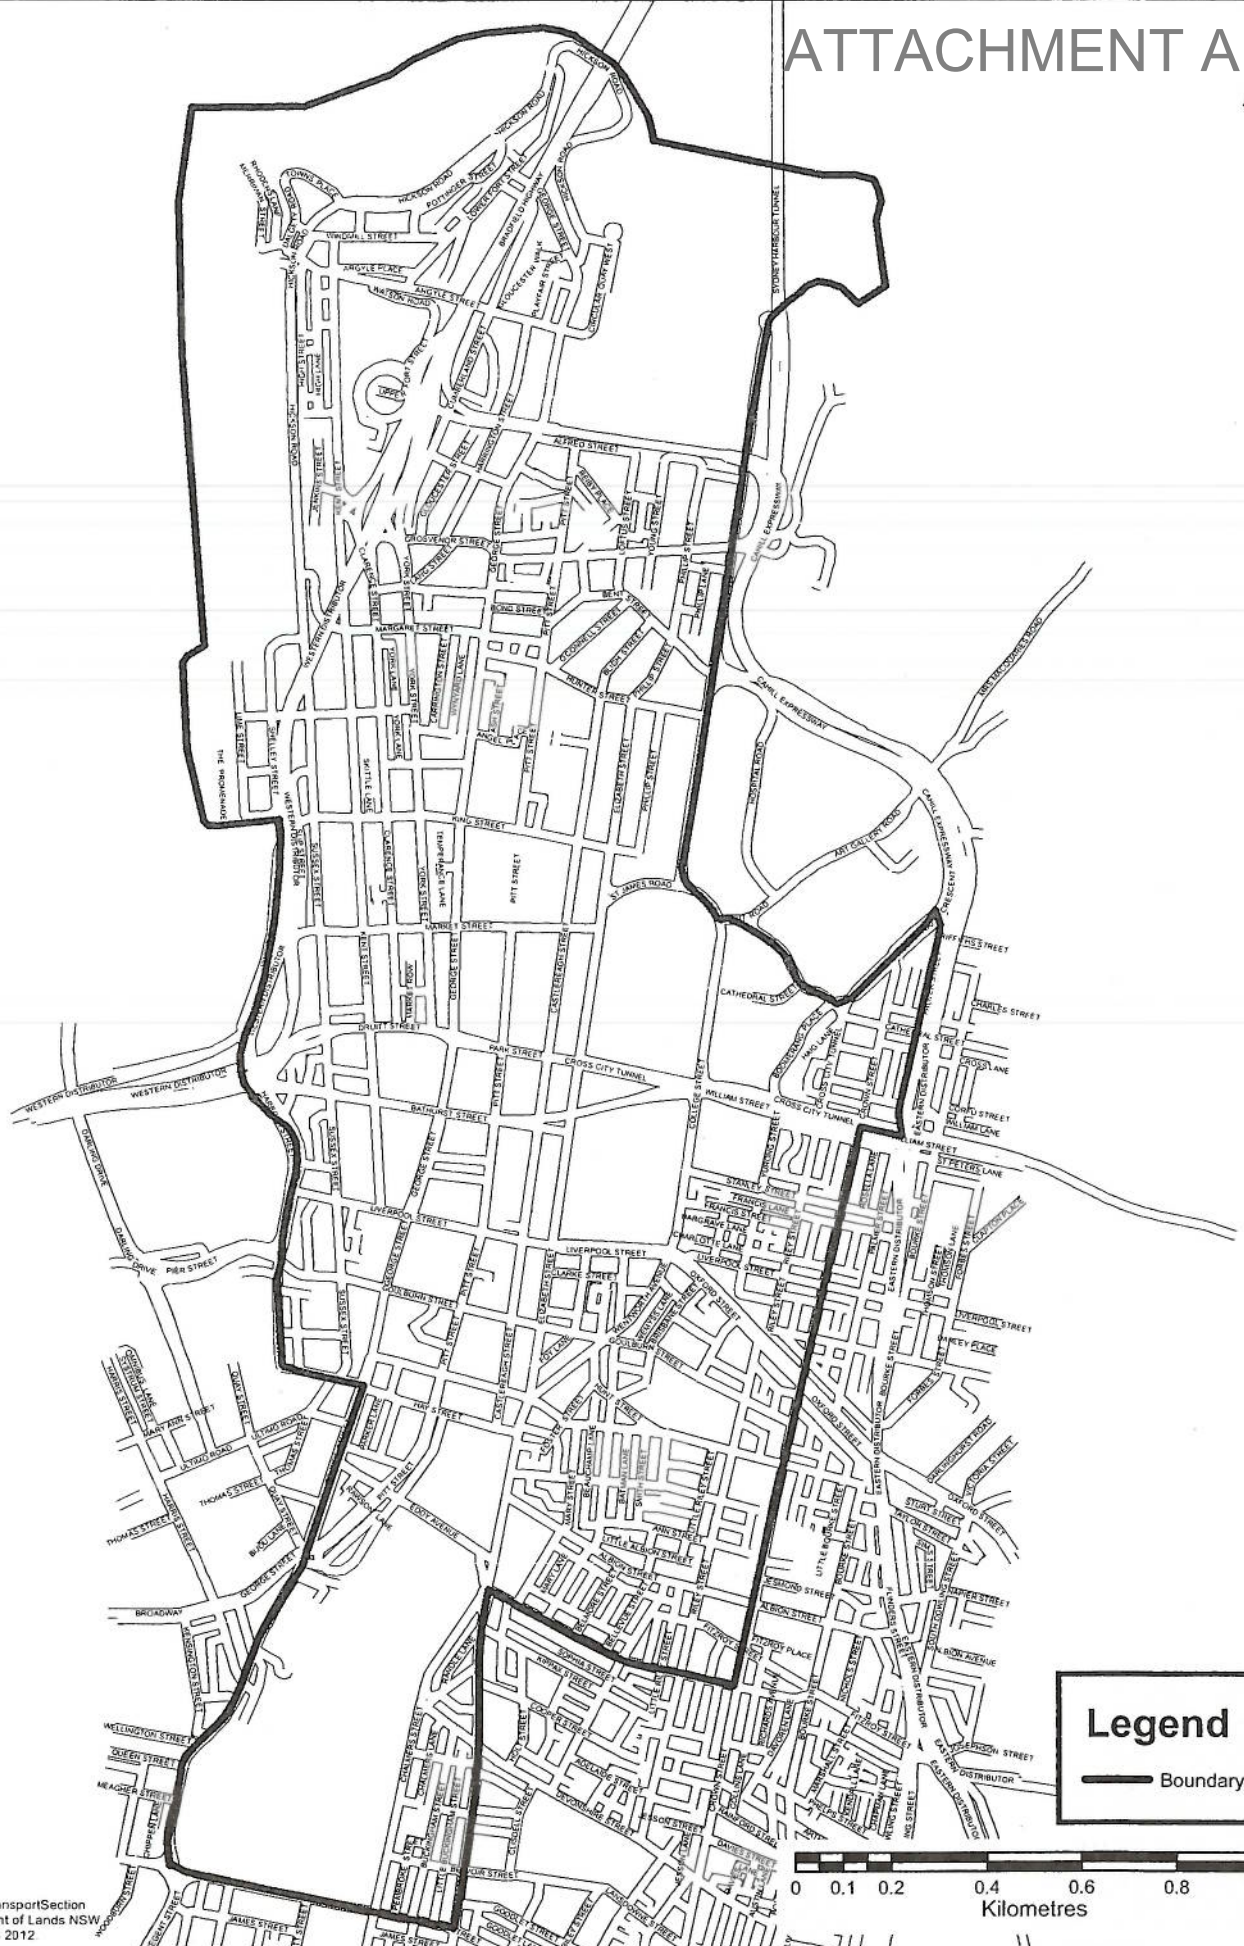

ATTACHMENT A

**CITY OF SYDNEY ACT 1988
CENTRAL SYDNEY TRAFFIC AND
TRANSPORT COMMITTEE
OPERATIONAL AREA MAP**

CITY OF SYDNEY ACT 1988

CENTRAL SYDNEY TRAFFIC AND TRANSPORT COMMITTEE

OPERATIONAL AREA MAP

ATTACHMENT A

Map prepared by Sustainable Transport Section
 Base data © Copyright Department of Lands NSW
 and Roads and Maritime Services 2012